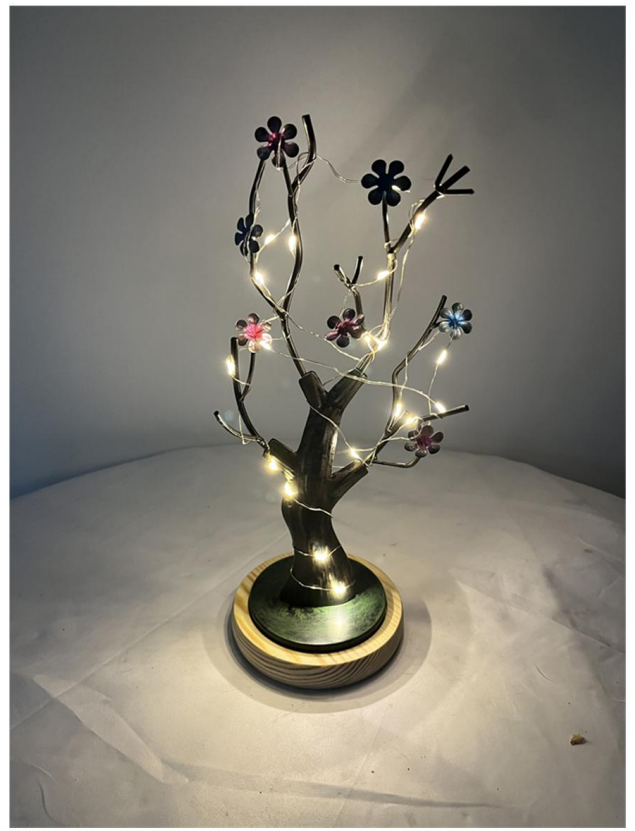

NA22A347

Size: 14.5*11*32

Net weight(kgs): 0.25

Carton size(cm): 36*32.5*35